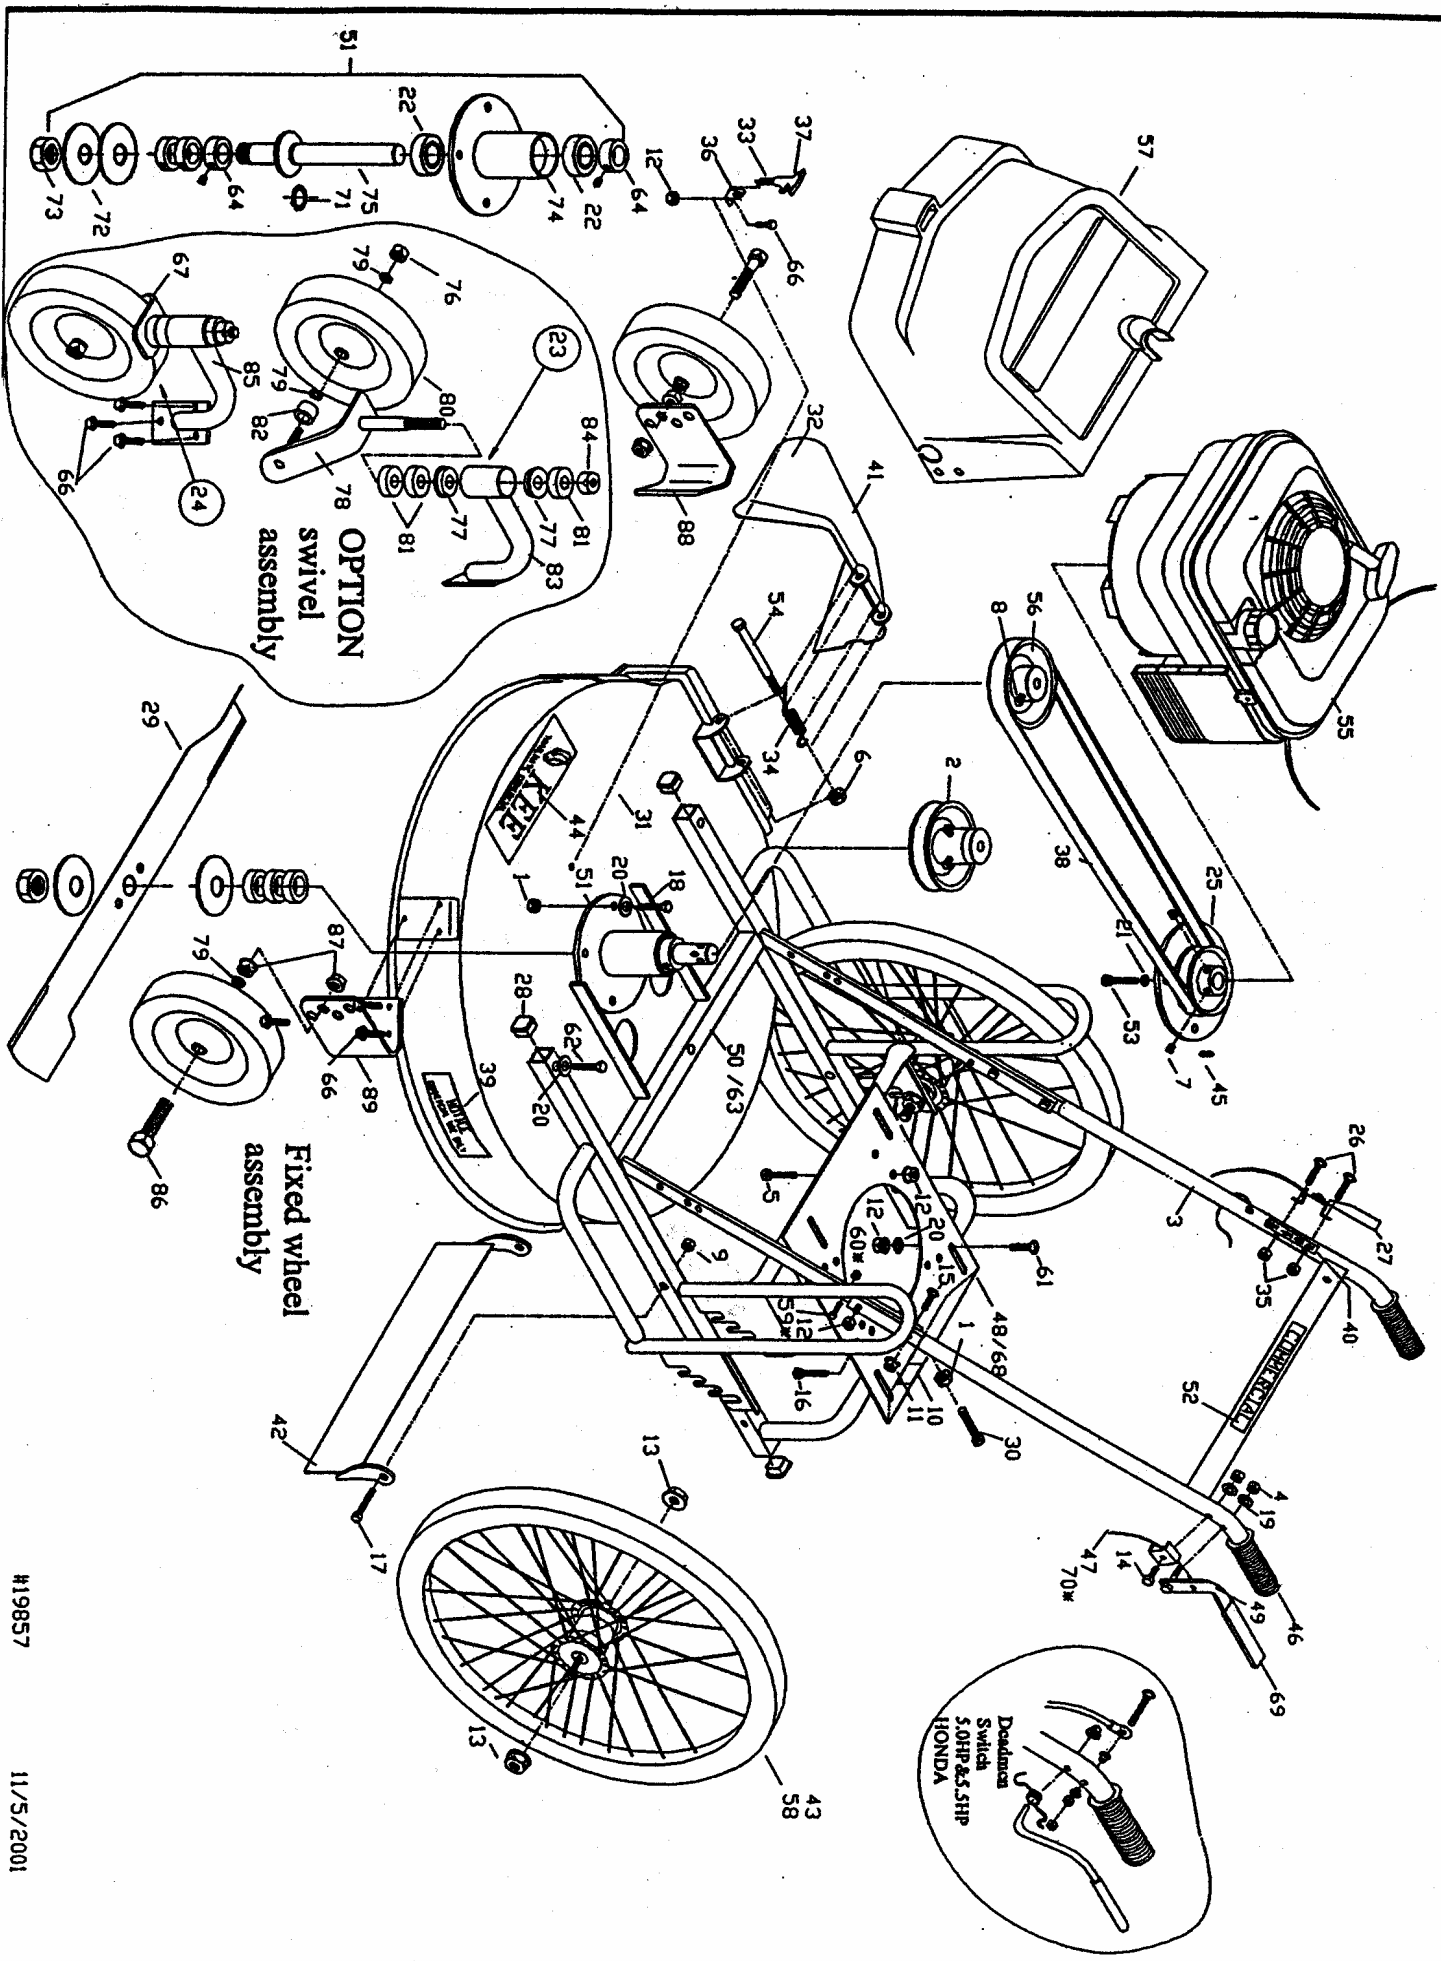

KC-22 ILLUSTRATED PARTS BREAKDOWN

KEE KC-22 PART LIST

ITEM NO.	PARTS NO.	DESCRIPTION	QTY.	ITEM NO.	PARTS NO.	DESCRIPTION	QTY.
1	12178	NUT 3/8-16 FLANGED	6	45	17972	KEY WOODRUFF 5/32X5/8 #6	1
2	18941	PULLEY DOUBLE BL SHFT SP	1	46	18276	GRIP HANDLE RED & BLK - 734	2
3	19446	HANDLE ASSY MOWER 22	1	47	18440	CABLE MZR SYSTEM	1
4	11061	NUT 1/4--20 NYLON INSERT	2	48	18459	PLATE ENGINE MTG 22/24/26	1
5	11063	SCREW 5/16-18X2-1/4 STOVE	1	49	18462	DEADMAN LEVER 22/24/26	1
6	11064	NUT 5/16-18 SIDE LOCK	1	50	16392	FR 22	1
7	11066	SET SCREW 5/16-18X3/16 HEX	2	51	19769	BL HUB ASSY KC-24	1
8	11071	SET SCREW 5/16-18X3/4 SQ HD	2	52	18513	DECAL COMMERCIAL	1
9	11073	NUT 3/8-16 SIDE LOCK	2	53	18873	SCREW 3/8-24X1-1/2 HHCS GR 5	1
10	11208	DECAL SERIAL # MOWER	1	54	14237	SCREW 5/16-18X3-1/2 HHCS	1
11	12172	NUT 1/4-20 FLANGED	2	55		ENGINE - SEE ENGINE LABEL	1
12	12175	NUT 5/16-18 FLANGED	11	56	16434	PULLEY BL SHAFT 4-1/2X1	1
13	19002	NUT 3/8-24FLANGED	4	57	19811	BELT GUARD KC-22 ASSY	1
14	12204	SCREW 1/4-20X1-1/2 HHCS	1	58	19356	TIRE 20X2.125 BSW KNB W/TPTUBE	2
15	12206	SCREW 1/4-20X3/4 CARRIAGE	2	59	12191	SCREW 10-32X1/2 HX WASH HD MS	1-2*
16	12212	SCREW 5/16-18X1-1/2 HHCS GR 5	2	60	12170	NUT 10-32 HEX KEPS	1-2*
17	12220	SCREW 3/8-16X1-3/4 HHCS	2	61	12221	SCREW 5/16-18X1-1/2 CARR GR5	4
18	12223	SCREW 3/8-16X1 HHCS	4	62	12214	SCREW 5/1618X1-3/4 HHCS	4
19	12232	WASHER 1/4 SAE	4	63	19051	FR-22 HONDA	1
20	12235	WASHER 5/16 USS	17	64	16430	SET COLLAR 1"	4
21	12237	WASHER 3/8 LOCK	1	66	16699	SCREW 1/4-20X5/8 FLANGE HD	7
22	16427	BEARING BLADE SHAFT 1641-2RS	2	67	13437	CASTER 8" LEFT	1
23	19760	GOOSENECK ASSY KC RIGHT	1	68	19254	PLATE ENGINE MTG HONDA	1
24	19761	GOOSENECK ASSY KC LEFT	1	69	18475	GRIP MZR/MOMENT SP 1/2X3/4X4	1
25	13368	FLYWHEEL/PULLEY ASSY 22/24/26	1	70*	13488	CABLE MZR SYSTEM 2 DD/OHV	1
26	16542	SCREW 10-24X1-1/4 HHMS ZC	2	71	17572	SNAP RINGS 1 ID 720098	1
27	16550	THROTTLE CONTROL UNVRSL 03-235	1	72	17617	BLADE SHAFT 22/24 WASHER	2
28	16554	PLUG PLASTIC FP 164	4	73	17620	NUT 1-14 JAM	1
29	19753	BLADE KC-22	1	74	17304	BL SHFT HOUSING 22/24/26 W/FL	1
30	16595	SCREW 3/8-16X2 HH STOVE	1	75	18876	BLADE SHAFT 22/24	1
31	19842	DECK KC-22 STEEL ASSY ST COLOR	1	76	11329	NUT 1/2-13 SIDE LOCK	2
32	19797	DEFLECTOR KC-22 ASSY	1	77	11643	BEARING SP 99502ENR	4
33	16696	SPRING LATCH BELT GUARD	1	78	13437	CASTER 8" RIGHT	1
34	16704	SPRING DEFLECTOR	1	79	17957	WASHER 1/2 SAE	2
35	16738	NUT 10-24 NYLON LOCK	2	80	18078	WHEEL 8X1.75 RED STEEL	2
36	16769	BRACKET L #827F	1	81	18188	GOOSENECK SPCR 1-1/2X5/8IDX1/2	6
37	16778	LATCH BELT GUARD	1	82	18229	SPACER AXLE EDGER 5/8	2
38	19129	BELT 5L570	1**	83	19775	GOOSENECK TUBE ASSY RIGHT KC	1
38	19098	BELT 5L590	1***	84	18284	NUT 5/8-11 NYLON INSERT	2
39	16917	DECAL CPSC WARNG YLLW TAG 5055	1	85	19776	GOOSENECK TUBE ASSY LEFT KC	1
40	16920	DECAL "CHOKE-FAST-SLOW-STOP"	1	86	11327	SCREW 1/2-13X3 HHCS	2
41	16921	DECAL KEEP AWAY K5059-MWR	1	87	17933	NUT 1/2-13 FLANGE LOCK	4
42	17022	DRAG SHIELD 22	1	88	19825	FIXED WHEEL BRCT RIGHT	1
43	19830	WHL 20" STEEL MOWER ASSY	2	89	19824	FIXED WHEEL BRCT LEFT	1
44	17804	DECAL KEE HD COMM	1				